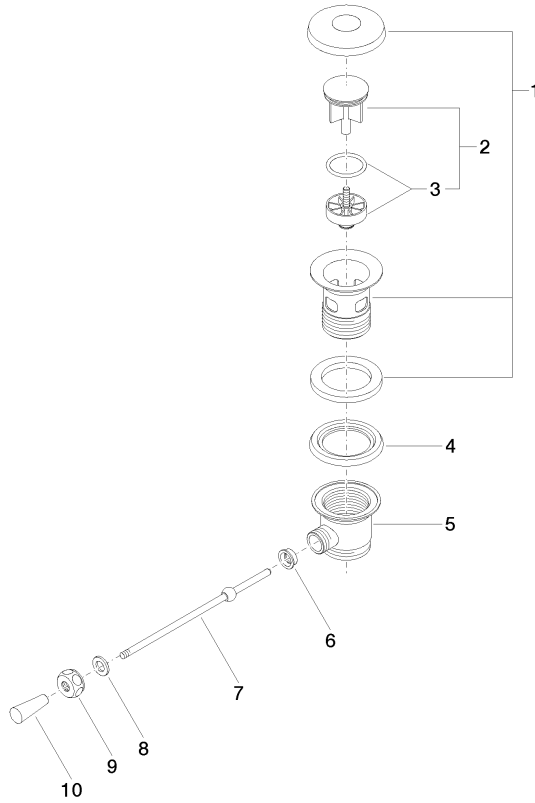

Basin Waste 1 1/4" - Brushed Champagne (22kt Gold)

IMO

10 300 970

- length of knee lever 185 mm

Only suitable for basins with an overflow.

Fits: IMO, LULU, MADISON, MEM, TARA, CL.1, LISSÉ, VAIA, META, CYO

	Brushed Champagne (22kt Gold)	10 300 970-46
	Chrome	10 300 970-00
	Brushed Platinum	10 300 970-06
	Platinum	10 300 970-08
	Durabrand (23kt Gold)	10 300 970-09
	Dark Chrome	10 300 970-19
	Light Gold	10 300 970-26
	Brushed Light Gold	10 300 970-27
	Brushed Durabrand (23kt Gold)	10 300 970-28
	Matte Black	10 300 970-33
	Brushed Bronze	10 300 970-42
	Champagne (22kt Gold)	10 300 970-47
	Brushed Chrome	10 300 970-93
	Brushed Dark Platinum	10 300 970-99

10 300 970

10 300 970

Parts for other finishes can be found here: [Chrome](#)

Spare parts list

No.	Item Number	Name	Quantity used	Delivery time
1	90 11 01 026 00-46	cup	1	30
2	04 31 20 016 00-46	plug	1	-
Spare part can no longer be ordered, please order the replacement item				
3	04 28 10 026 00 90	accessories	1	2
4	09 14 03 025 90	seal	1	2
5	09 11 01 023-46	cup	1	60
6	09 14 05 040 90	seal	1	2
7	09 31 09 055-46	pull-rod	1	30
8	09 30 11 049 90	disc	1	2
9	09 23 30 003-46	nut	1	30
10	09 20 01 040-46	handle	1	30