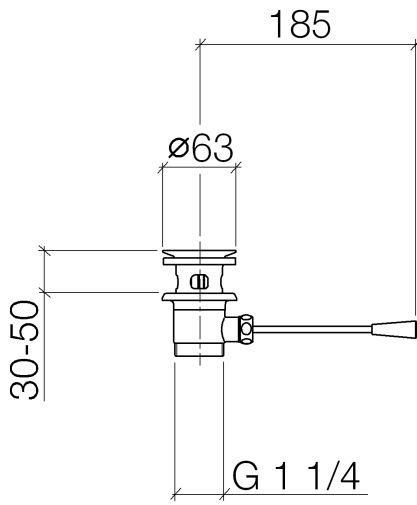

Basin Waste 1 1/4" - Brushed Champagne (22kt Gold)

IMO

10 300 970

- length of knee lever 185 mm

Only suitable for basins with an overflow.

Fits: IMO, LULU, MADISON, MEM, TARA, CL.1, LISSÉ, VAIA, META, CYO

	Brushed Champagne (22kt Gold)	10 300 970-46
	Chrome	10 300 970-00
	Brushed Platinum	10 300 970-06
	Platinum	10 300 970-08
	Durabrand (23kt Gold)	10 300 970-09
	Dark Chrome	10 300 970-19
	Light Gold	10 300 970-26
	Brushed Light Gold	10 300 970-27
	Brushed Durabrand (23kt Gold)	10 300 970-28
	Matte Black	10 300 970-33
	Brushed Bronze	10 300 970-42
	Champagne (22kt Gold)	10 300 970-47
	Brushed Chrome	10 300 970-93
	Brushed Dark Platinum	10 300 970-99

10 300 970

10 300 970

Parts for other finishes can be found here: [Chrome](#)

Spare parts list

No.	Item Number	Name	Quantity used	Delivery time
1	90 11 01 026 00-46	cup	1	30
2	04 31 20 016 00-46	plug	1	-
Spare part can no longer be ordered, please order the replacement item				
3	04 28 10 026 00 90	accessories	1	2
4	09 14 03 025 90	seal	1	2
5	09 11 01 023-46	cup	1	60
6	09 14 05 040 90	seal	1	2
7	09 31 09 055-46	pull-rod	1	30
8	09 30 11 049 90	disc	1	2
9	09 23 30 003-46	nut	1	30
10	09 20 01 040-46	handle	1	30